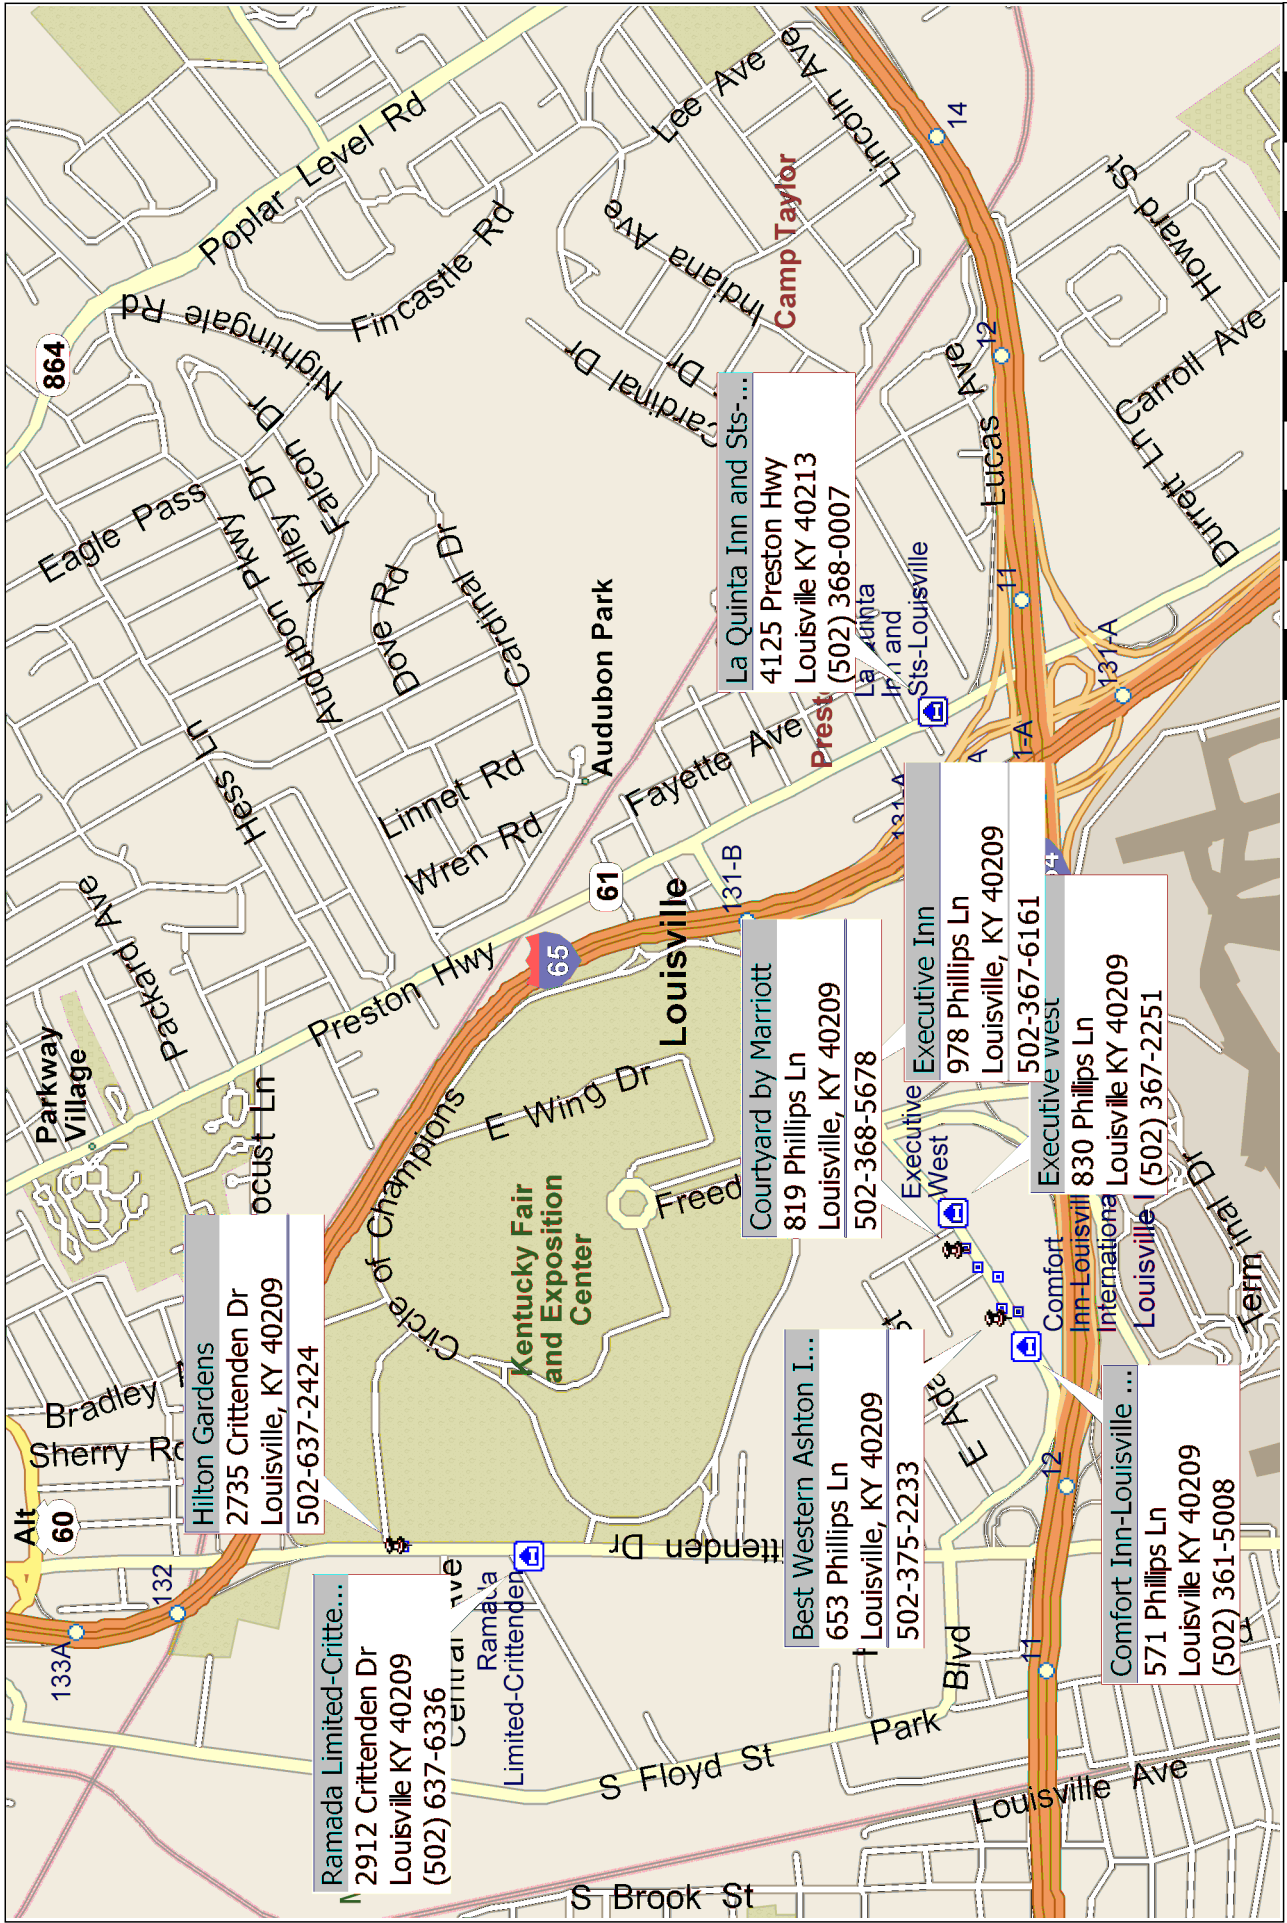

Louisville International Airport area hotels

Copyright © and (P) 1988-2006 Microsoft Corporation and/or its suppliers. All rights reserved. <http://www.microsoft.com/street/>
 Portions © 1990-2006 InstallShield Software Corporation. All rights reserved. Certain mapping and direction data © 2005 NAVTEQ. All rights reserved. The Data for areas of Canada includes information taken with permission from Canadian authorities, including: © Her Majesty the Queen in Right of Canada. © Queen's Printer for Ontario. NAVTEQ and NAVTEQ ON BOARD are trademarks of NAVTEQ. © 2005 Tele Atlas North America, Inc. All rights reserved. Tele Atlas and Tele Atlas North America are trademarks of Tele Atlas, Inc.